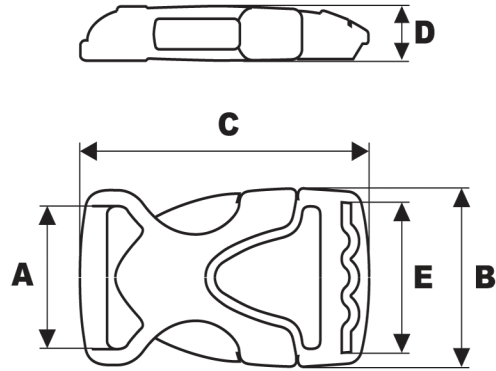

# Apex SR Waveloc Latch

The Apex Waveloc latch is the solution to thin webbing requirements. Our lightweight design and patented technology produces a treacherous path to hold web in place when not under tension. The Waveloc Latch can be mated with standard Apex SR Body components.

25

	Material	Color	A	B	C	D	E
Apex SR 16 Waveloc Latch (shown w/Body 403-0000)							
403-0900	A	B	16.7	24.0	44.1	8.2	16.7
Apex SR 20 Waveloc Latch (shown w/Body 403-0100)							
403-1900	A	B	20.6	25.8	45.6	8.2	20.8
Apex SR 25 Waveloc Latch (shown w/Body 403-0200)							
403-1290	A	B	26.0	33.2	56.3	9.2	25.9

All dimensions in mm.